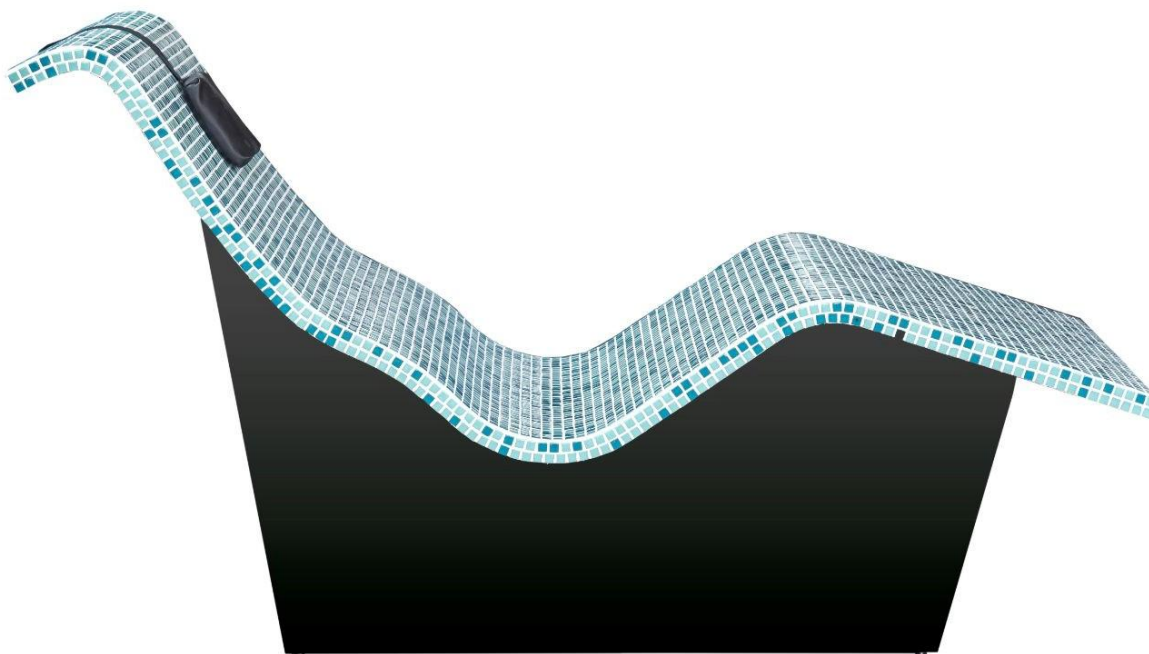

HEATED LOUNGER STYLE

USA

Thermal lounge for relaxing or resting areas, particularly suitable to combine with the use of sauna, steam bath, and hydrotherapy sessions.

own custom combination on demand.

Great design and totally ergonomic:

- Its lumbar support will adapt perfectly to people with different heights
- A height of 50 cm from the ground at its lowest point makes the access ideal to lay down and to get up comfortably.
- All measurements and inclinations of the lounger are designed for a perfect adaptation of the body to the lounger, the legs are raised above the height of the heart and that is no coincidence. The heart sends the blood to the feet, but that blood must return, this return is not easy

Height-adjustable leatherette head support.

OPTION: WIFI thermostat control and ALEXA integration, the user can use a smartphone or any other digital device to control the thermostat.

- Turn on and off the device from anywhere with an internet connection
- The possibility of changing the temperature or any other set up without having to get up from the lounger.

Specs:

- Measures (LxAxH): 1800 x 700 x 500 mm
- Weight: 50 Kg (+/- 5)
- Power: 800 w
- Voltage: 230 V – 50/60 Hz
- Connection: 3 x 1.5 mm curled cable with Schuko seen from the rear or hidden under the lounge support.